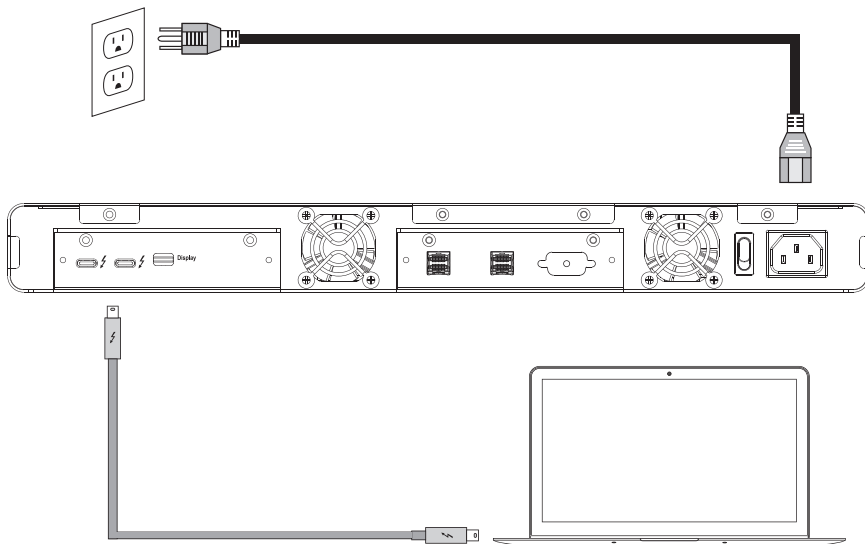

4

SA2TB3 Quick Setup Guide

Product Illustration and Parts List

V1.0 (Jan. 2017)

Product Parts List

The following items should be inside the package upon opening:

- Please check the included parts and the product itself for any damage or missing parts. If you have any questions, please contact the retailer or sales representative.
- Please visit the official website (www.stardom.com.tw) to download user manuals, drivers and other related resources.

SA2TB3 connects to Host (PC/Workstation/Server)

SA2TB3 connects to other Devices (TB, SAS)

Thank you for choosing this **RAIDON** product.
The information provided in this manual was checked before publication, but the actual product specifications may have changed before shipping. Latest product specifications and updates can be found at www.STARDOM.com.tw or through your sales representative. No separate notifications will be provided by our company.
If you have any questions about RAIDON products or would like to receive the latest product information, instruction manuals, or firmware, please contact services@stardom.com.tw for assistance.