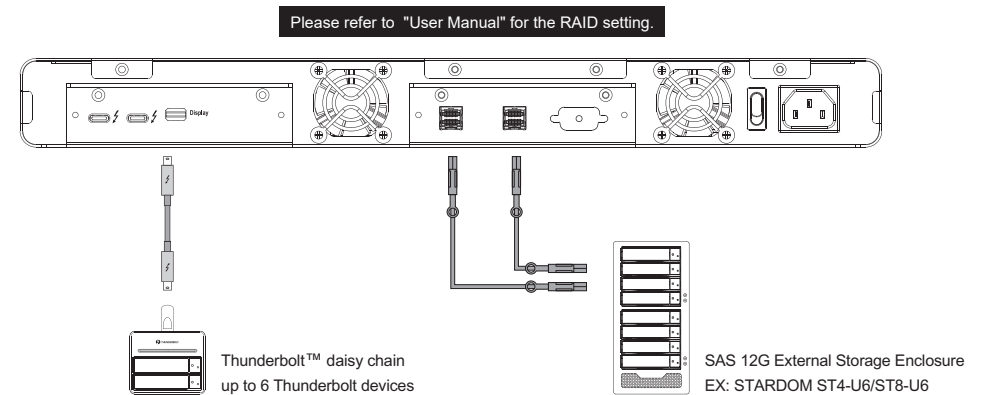

SA2TB3 connects to other Devices (TB, SAS)

Thank you for choosing this **RAIDON** product.
The information provided in this manual was checked before publication, but the actual product specifications may have changed before shipping. Latest product specifications and updates can be found at www.STARDOM.com.tw or through your sales representative. No separate notifications will be provided by our company.
If you have any questions about RAIDON products or would like to receive the latest product information, instruction manuals, or firmware, please contact services@stardom.com.tw for assistance.

All product-related content in this manual are copyrighted by **RAIDON TECHNOLOGY, INC.**