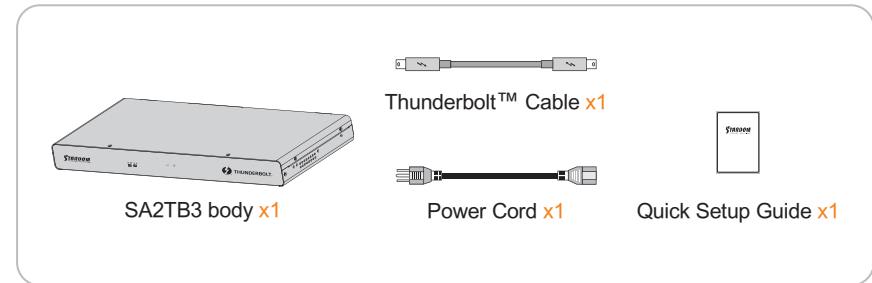

4

SA2TB3 Quick Setup Guide

Product Illustration and Parts List

V1.0 (Jan. 2017)

Product Parts List

The following items should be inside the package upon opening:

- Please check the included parts and the product itself for any damage or missing parts. If you have any questions, please contact the retailer or sales representative.
- Please visit the official website (www.stardom.com.tw) to download user manuals, drivers and other related resources.